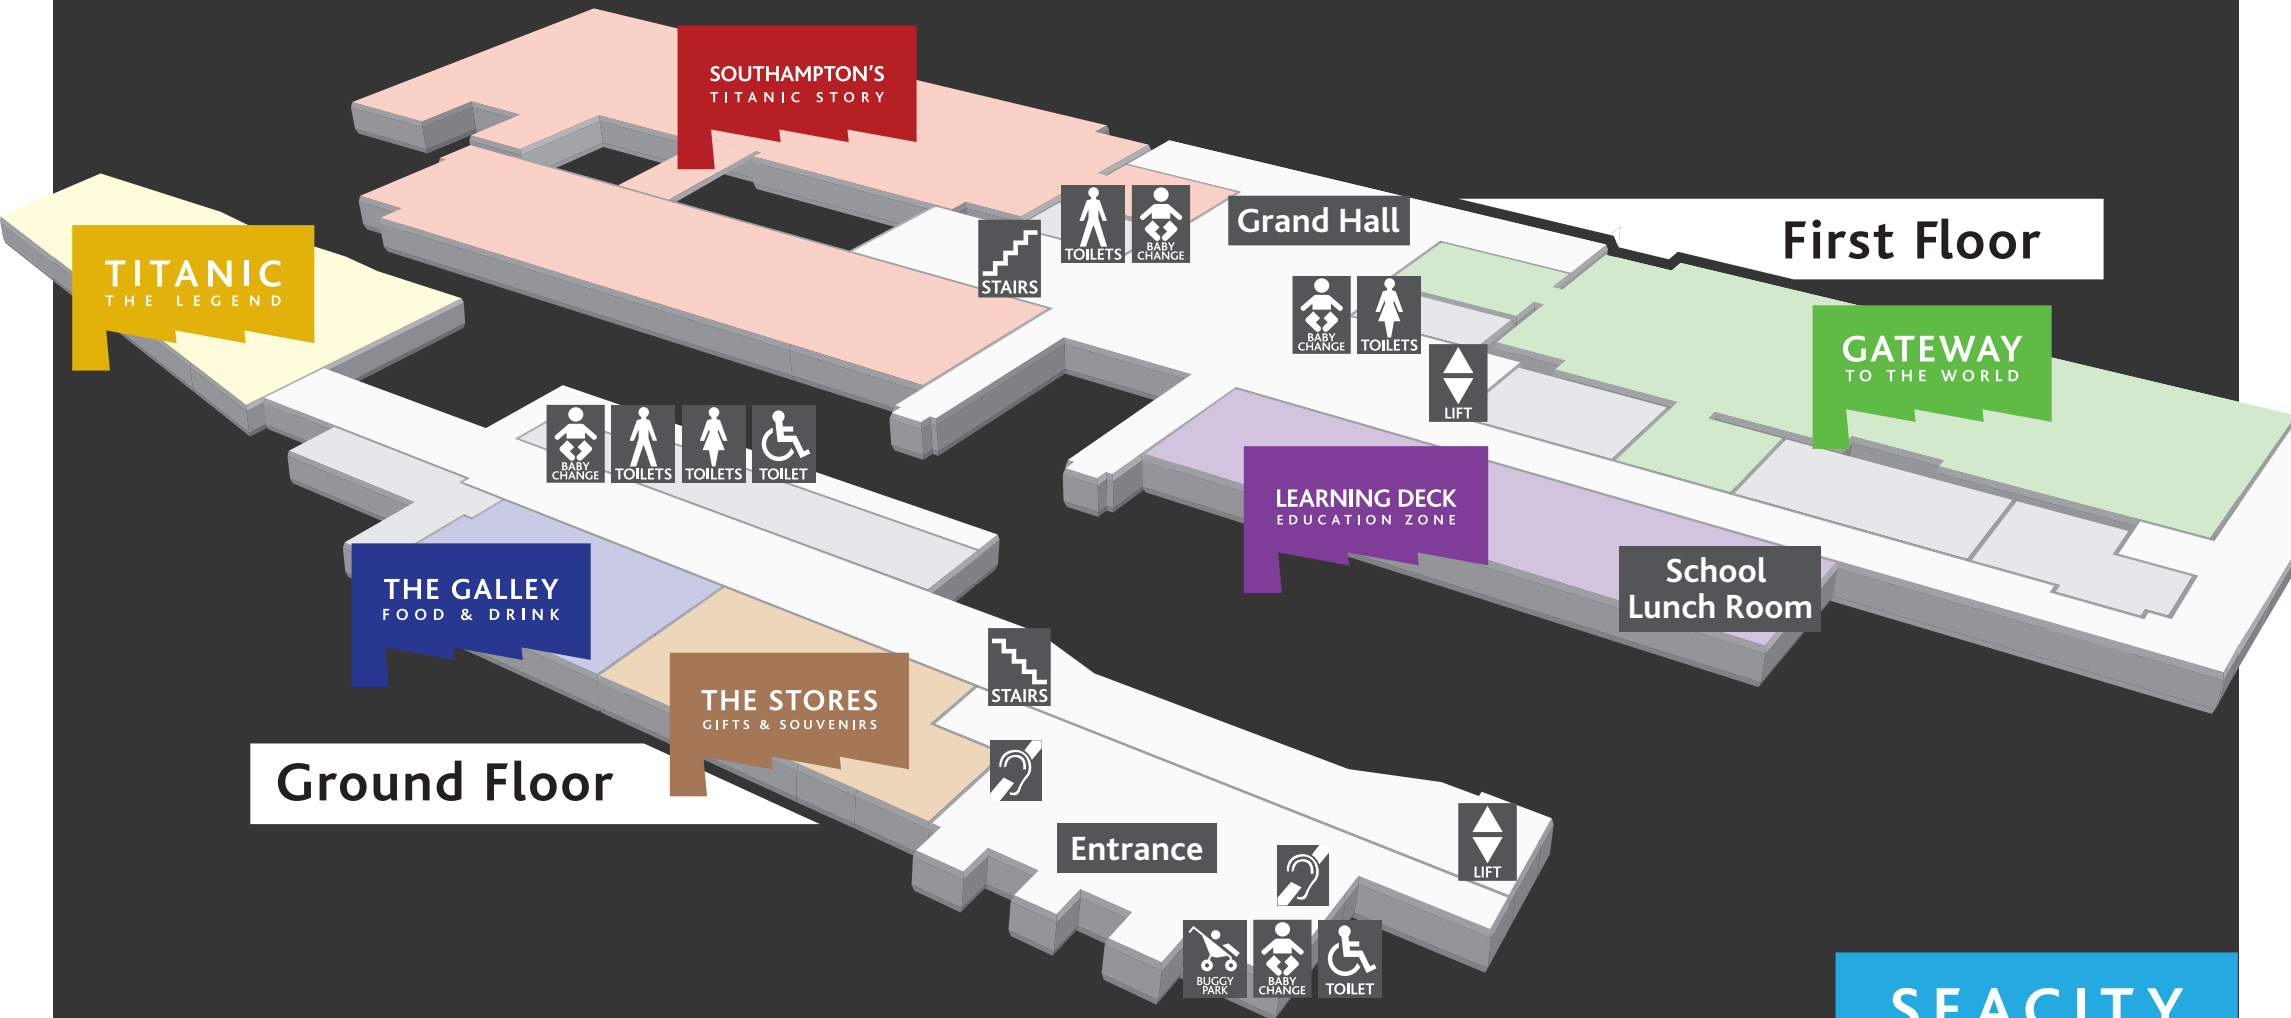

WELCOME TO SEACITY MUSEUM

The exhibitions and displays are spread over two levels, please refer to this map to help you explore the museum.

Please ask a member of staff if you need help at any time.

TITANIC
THE LEGEND

SOUTHAMPTON'S
TITANIC STORY

Grand Hall

First Floor

GATEWAY
TO THE WORLD

LEARNING DECK
EDUCATION ZONE

School
Lunch Room

THE GALLEY
FOOD & DRINK

THE STORES
GIFTS & SOUVENIRS

Ground Floor

Entrance

SEACITY
MUSEUM
THE LIVES. THE TIMES