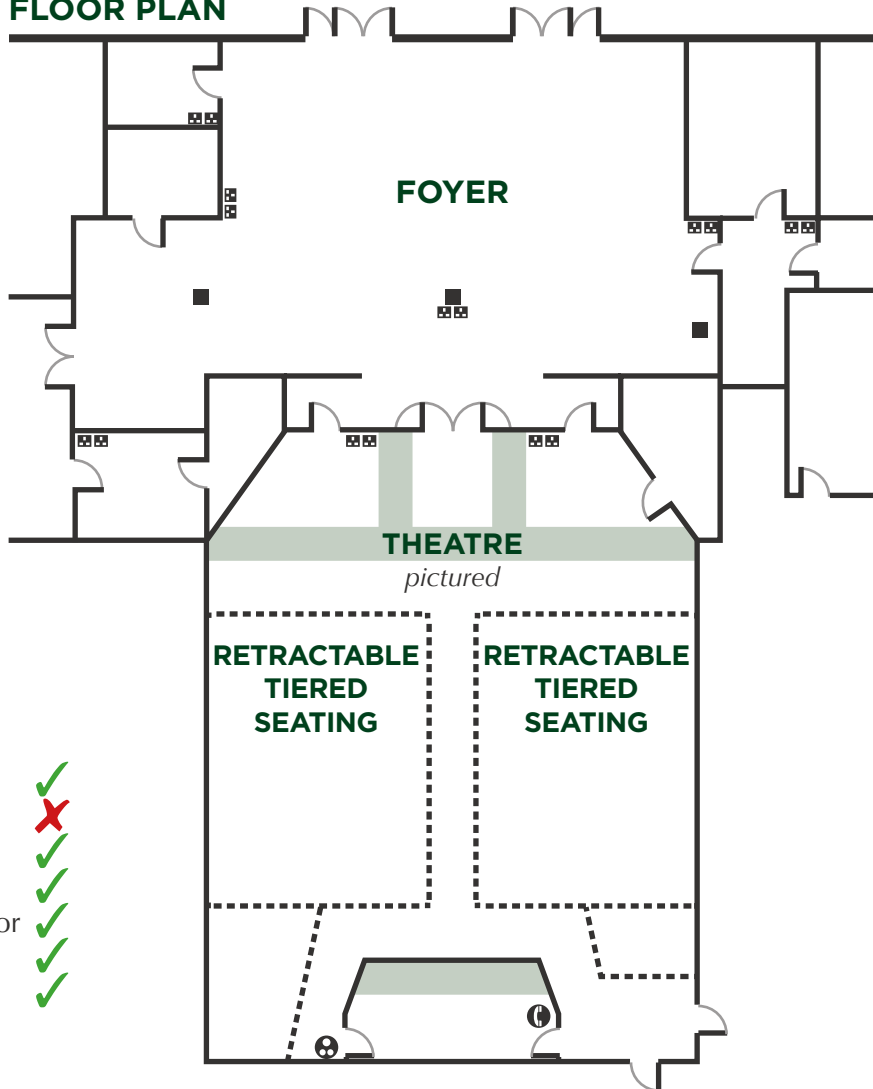

FLOOR PLAN

To enquire about booking the Lecture Theatre please call or email:

corporate@beaulieu.co.uk 01590 614605 / 01590 614787