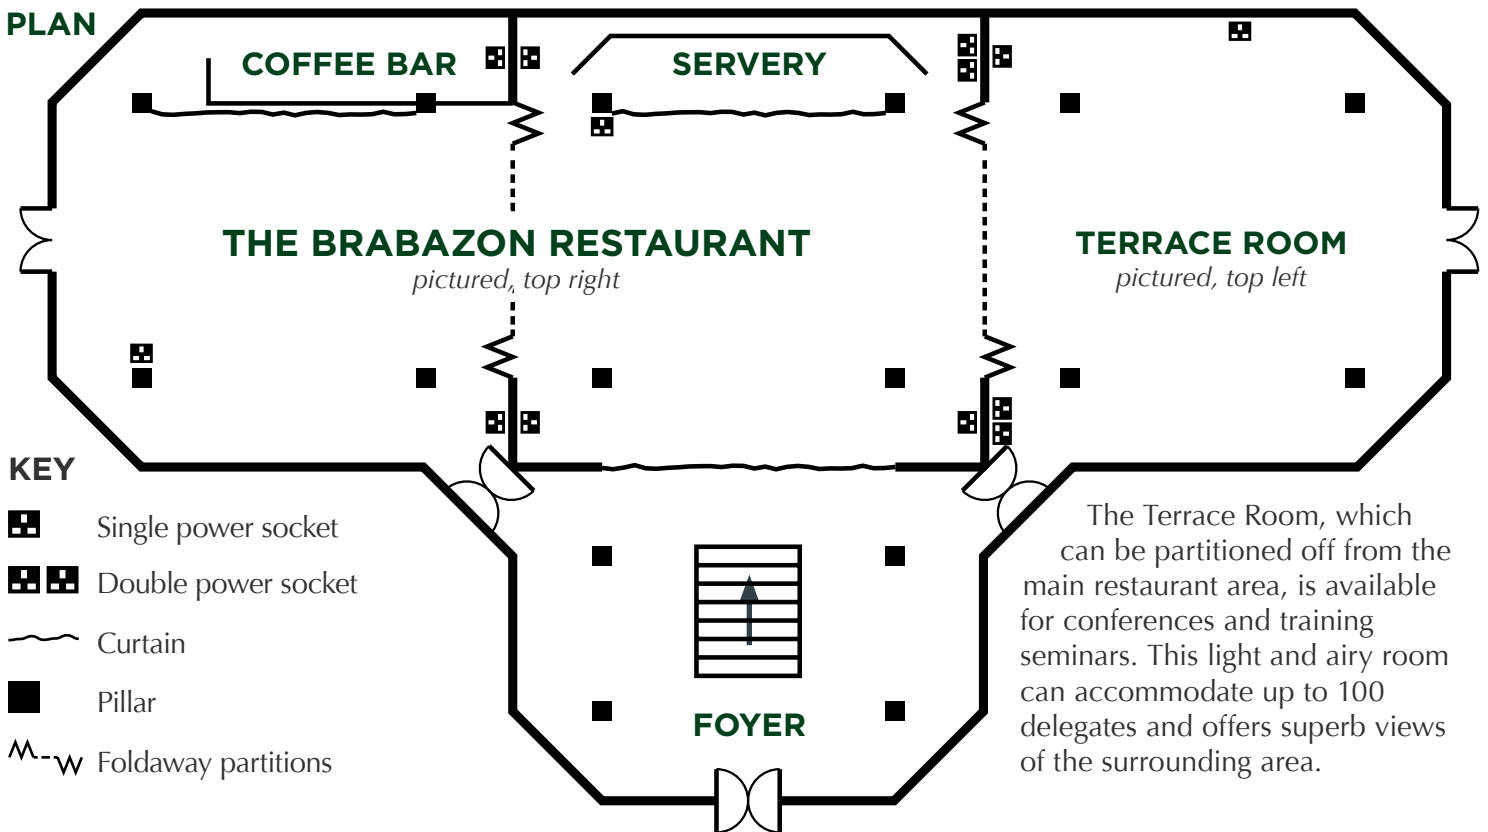

In the daytime, the Brabazon caters for visitors to Beaulieu. The unique and versatile layout can provide areas for dancing, a bar, and/or entertainment.

At night it is transformed into a stunning dinner venue, ideal for themed events. Events in the past have included James Bond themed dinners and a big top circus.

FLOOR PLAN

KEY

- Single power socket
- Double power socket
- Curtain
- Pillar
- Foldaway partitions

The Terrace Room, which can be partitioned off from the main restaurant area, is available for conferences and training seminars. This light and airy room can accommodate up to 100 delegates and offers superb views of the surrounding area.

MAXIMUM CAPACITIES

	Brabazon Terr. Room	
Banqueting	250	70
Cabaret	150	50
Boardroom	-	40
Theatre Style	-	100
U shape	-	30
Drinks Reception	500	100

FLOOR SPACE (m)

	Brabazon Terr. Room	
Length	36.6	11
Width	23.5	11.6