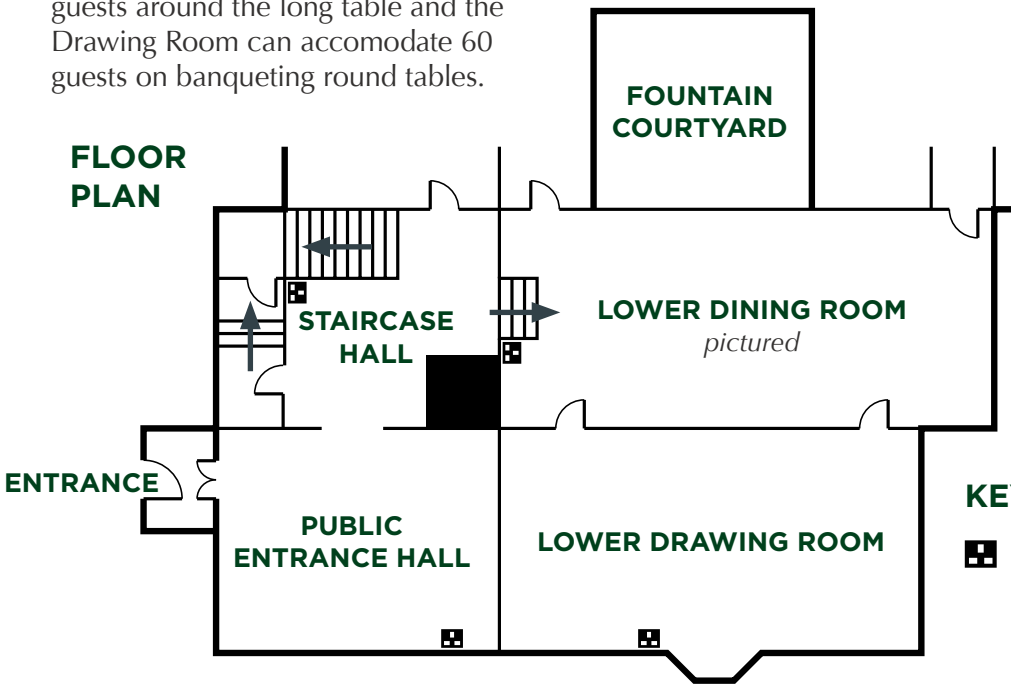

Palace House is the ancestral home of Lord Montagu and offers an impressive backdrop for fine dining whilst still retaining the great warmth and charm of a family home. The Lower Dining Hall will comfortably accommodate up to 36 guests around the long table and the Drawing Room can accommodate 60 guests on banqueting round tables.

## FLOOR PLAN

## MAXIMUM CAPACITIES

Banqueting	40
Cabaret	-
Dining	36
Theatre Style	-
U shape	-
Drinks Reception	100

## FLOOR SPACE (m)

	Dining Room	Drawing Room
Length	10.3	9.1
Width	3	4.8