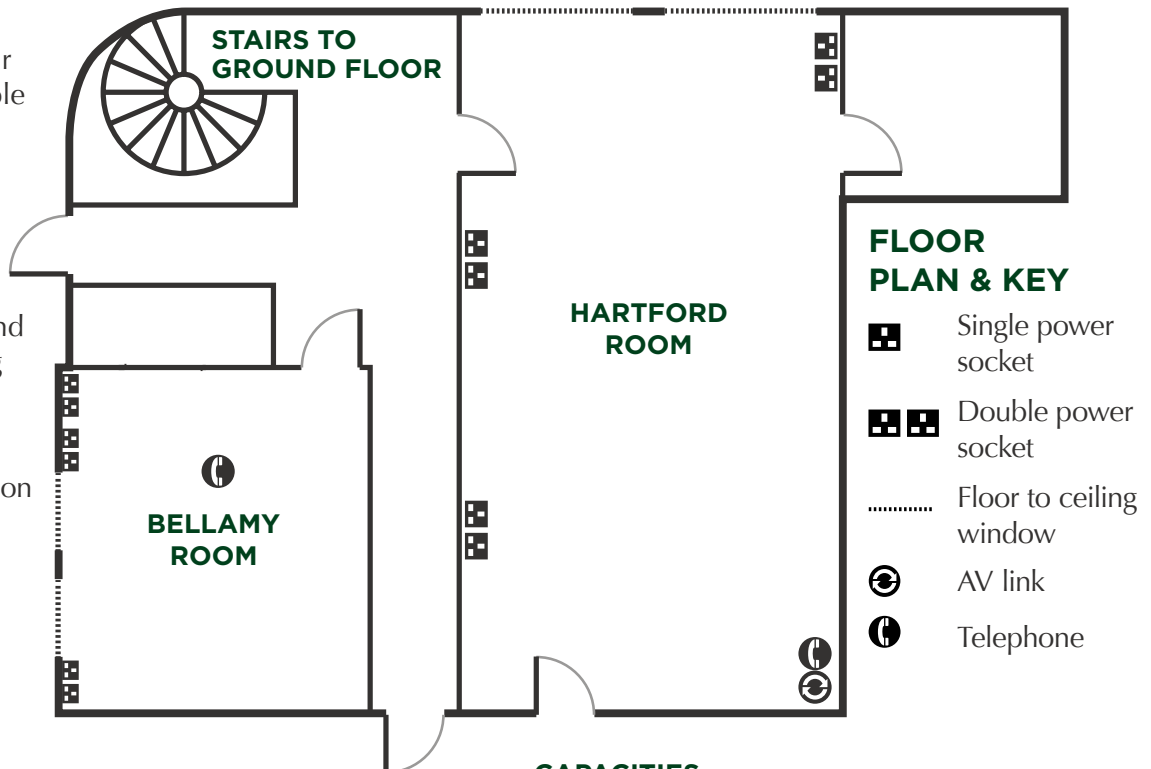

HARTFORD ROOM

BELLAMY ROOM

Incorporate business with pleasure and combine your day with a visit to the whole Beaulieu attraction.

We have a choice of boardrooms available for hire, including the newly-refurbished Hartford Room, seating up to 30, and the Bellamy Room, seating up to 12.

Packages include refreshments, lunch, afternoon tea, and entrance to the National Motor Museum. Please see our individual packages for further details, including pricing.

HARTFORD ROOM

CAPACITIES

Banqueting	-	Theatre Style	30
Cabaret	24	U shape	24
Boardroom	24	Drinks Reception	-

FACILITIES

WiFi	✓	Screen & Projector	✓
Natural Daylight	✓	Bar Facilities	✗
Disabled Access	✗	Pillar Free	✓
P.A. System	✗		

BELLAMY ROOM

CAPACITIES

Banqueting	-	Theatre Style	12
Cabaret	-	U shape	9
Boardroom	12	Drinks Reception	-

FACILITIES

WiFi	✓	Screen & Projector	✓
Natural Daylight	✓	Bar Facilities	✗
Disabled Access	✗	Pillar Free	✓
P.A. System	✗		

LOWER BOARDROOM

CAPACITIES

Banqueting	-	Theatre Style	-
Cabaret	-	U shape	-
Boardroom	12	Drinks Reception	-