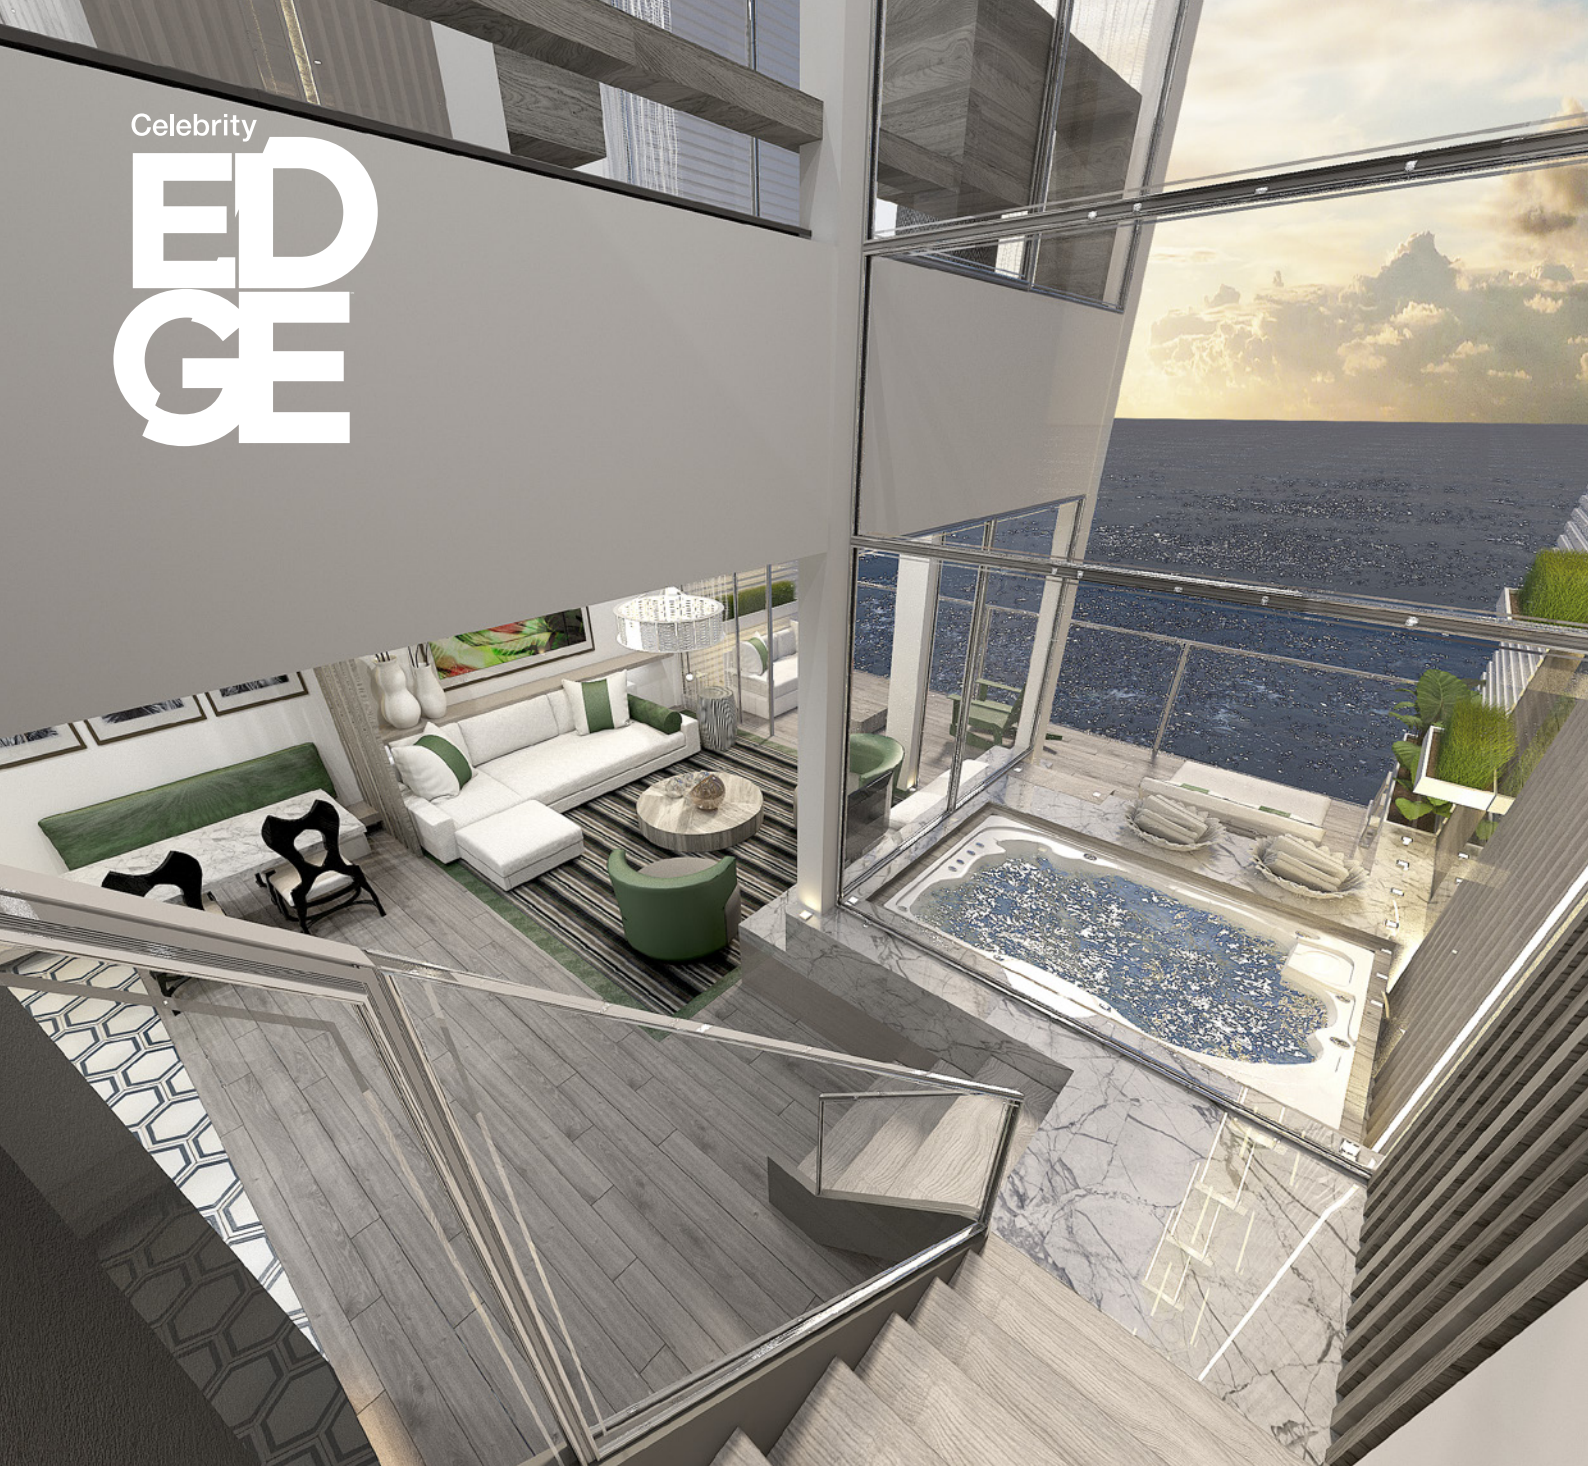

Celebrity

EDGE

Some resorts have
a beautiful view.
Ours has thousands.

Introducing Celebrity EdgeSM, a revolutionary new ship designed to leave the future behind. With spectacular two-story Edge Villas, featuring panoramic views, personal butler service, direct access to the exclusive sundeck and pool, as well as private dining and the concierge lounge. Celebrity Edge stands apart from anything else at sea.

**Bookings now open for winter 2018 Caribbean sailings.
Limited availability.**

LOGO GOES HERE

CTA Goes Here | CTA Goes Here

Celebrity **X** Cruises[®]

SAIL BEYOND BORDERS