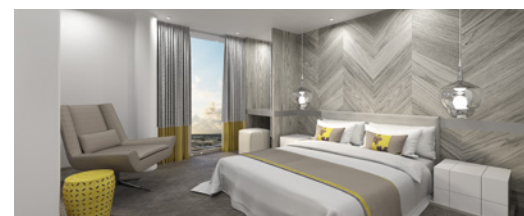

Celebrity

EDGE

ICONIC SUITE

Celebrity EdgeSM introduces our most luxurious and spacious Suite in the fleet, our new Iconic Suites. As an Iconic Suite guest, you'll feel like you're on top of the world — literally. Positioned high on top of the ship, above the bridge, the Iconic Suites offer sweeping, panoramic views from front to back. They're also the largest suites in the fleet — each an expansive 1,880 opulent square feet, not including the outdoor space (where you'll find a private hot tub and stylish furnishings), which adds more than 685 square feet to the grand total.

Iconic Suites boast two bedrooms (each with a king-sized Cashmere CollectionSM bed) and two full bathrooms (featuring a full shower, whirlpool tub, and nothing but the best amenities), and enough space for six guests to comfortably unwind in. There's even an in-suite butler's pantry for those occasions when you feel like entertaining.

If you want the ultimate in luxury and indulgence at sea, there's no other way to go than Iconic.

- Exclusive to Edge Class
- Celebrity's new top Suite category
- Uniquely located right above the ship's bridge
- So iconic, there's not one, but 2 Suites
- Sweeping panoramic views
- 2 bedrooms
- Whirlpool bathtub
- Outdoor hot tub
- King-sized beds featuring Celebrity's Cashmere Bedding Collection
- Sleeps: 6
- Personal butler service provided in all Suites
- Exclusive access to:
 - Suite restaurant, Luminae
 - Suite lounge with a dedicated Concierge
 - Suite Sun Deck, pool and pool bar